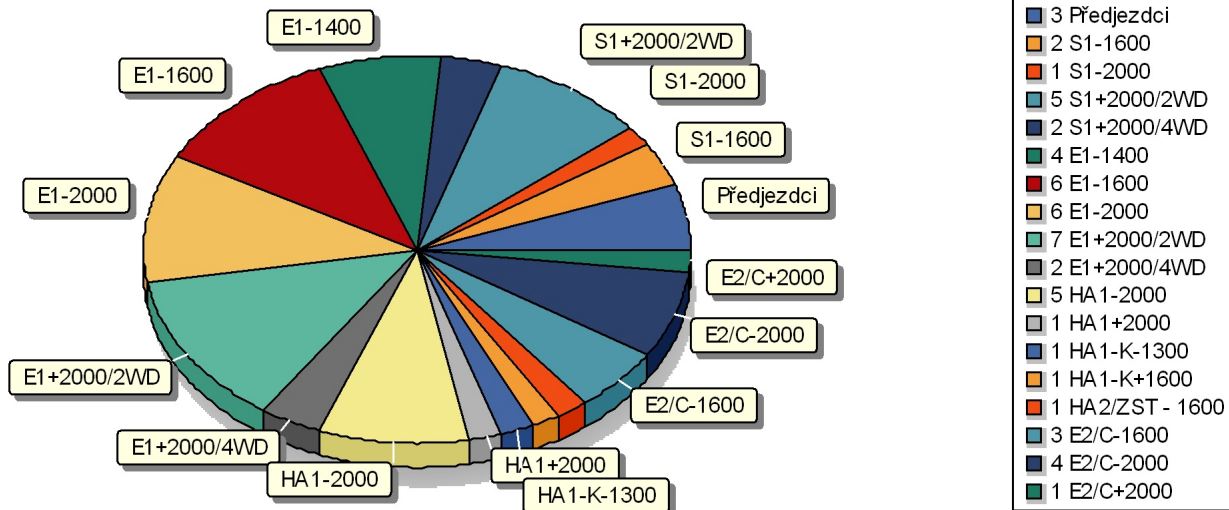

MAVERICK RESCUE EURO CUP 2019

ECCE HOMO VII. Šternberský vrch, 21. 4. 2019

19. - 21. 4. 2019

Jury / Competition Management					Hill Data					
Chief of Competition	GÄNSDORFER Aleš				Start Altitude	301 m				
Race Director	TOMEČEK Lukáš				Finish Altitude	500 m				
Vice chairman	STÁRKOVÁ Kateřina				Vertical Drop	199 m				
Sport Marshal MREC	KÁRNÝ Aleš				Course Length	3200 m				
Technical Marshal MREC	PĚNIČKA Jan				Min course Width	7 m				
					Count of right-hand bend					
					Count of left-hand bend					
					Hill Record	: - DNS -				
Competition / Weather Information										
Qualification					RACE					
	Time	Weather	Temp. (°C)			Time	Weather	Temp. (°C)		
			Air	Road				Air	Road	
1st Round	08:10 - 08:53	Sunny	8	6	1st Round	11:32 - 12:38	Sunny	17	12	
2nd Round	09:15 - 10:12	Sunny	10	9	2nd Round	13:15 - 14:10	Sunny	19	14	
Statistics										
		Time			Speed (km/h)			Competitors / Nations		
		Min	Max	Avg.	Max	Min	Avg.	in start list	started	with results
Qualification	1st Round	1:32.780	2:16.190	1:55.828	124,165	84,588	99,458	64/4	44/4	44/4
	2nd Round	1:28.590	3:07.490	1:53.107	130,037	61,443	101,850	64/4	46/4	46/4
RACE	1st Round	1:28.000	2:15.750	1:52.050	130,909	84,862	102,810	64/4	47/4	47/4
	2nd Round	1:28.920	2:14.860	1:50.783	129,555	85,422	103,987	64/4	44/4	44/4
Race Director			Sport Marshal MREC				Main Timekeeper			
TOMEČEK Lukáš			KÁRNÝ Aleš				ŠABÍK Ľuboš			