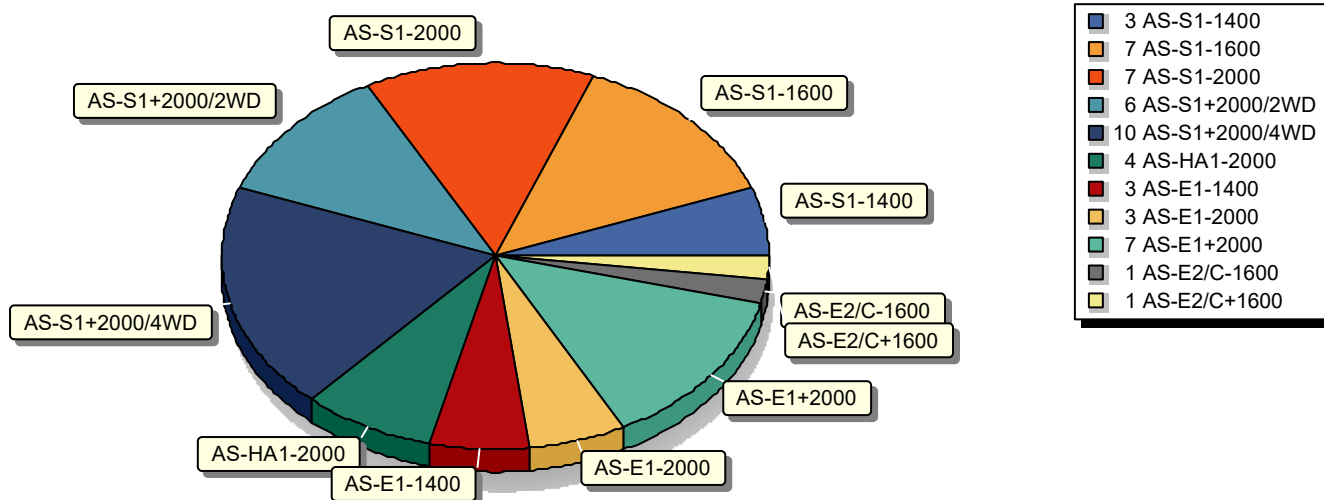

MAVERICK Hill Climb Czech 2021

IV. GMS - Automotodom Brno II., 1. 8. 2021

1. 8. 2021

Jury / Competition Management		Hill Data	
Chief of Competition	GÄNSDORFER Aleš	Start Altitude	420 m
Race Director	GÄNSDORFER Aleš	Finish Altitude	430 m
Vice chairman	STÁRKOVÁ Kateřina	Vertical Drop	10 m
Sport Marshal MREC	STARÝ Vladimír	Course Length	4800 m
Technical Marshal MREC	VOZDECKÝ David	Min course Width	15 m
		Count of right-hand bend	
		Count of left-hand bend	
		Hill Record	2019, BENEŠ Miloš Osella FA 30: 1:44.29

Competition / Weather Information									
Qualification					RACE				
	Time	Weather	Temp. (°C)			Time	Weather	Temp. (°C)	
			Air	Road				Air	Road
1st Round	- DNS -				1st Round	16:10 - 17:49			
2nd Round	- DNS -				2nd Round	-			

Statistics										
		Time			Speed (km/h)		Competitors / Nations			
		Min	Max	Avg.	Max	Min	Avg.	in start list	started	with results
Qualification	1st Round							52/3	0/3	0/0
	2nd Round							52/3	0/3	0/0
RACE	1st Round	2:22.630	3:38.580	2:48.591	121,153	79,056	102,496	52/3	50/3	50/3
	2nd Round							52/3	0/3	0/0

Race Director		Sport Marshal MREC		Main Timekeeper	
GÄNSDORFER Aleš		STARÝ Vladimír		DVOŘÁČEK Miroslav