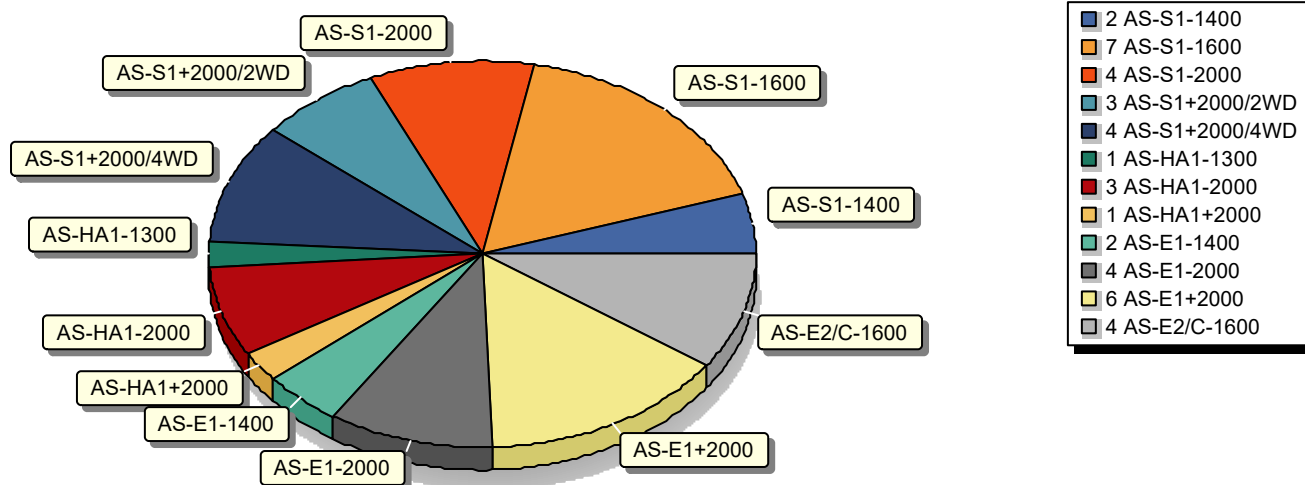

MAVERICK Hill Climb Czech 2021

III. POLYGON Automotodrom Brno, 23. 5. 2021

22. - 23. 5. 2021

Jury / Competition Management		Hill Data	
Chief of Competition	GÄNSDORFER Aleš	Start Altitude	m
Race Director	GÄNSDORFER Aleš	Finish Altitude	m
Vice chairman	STÁRKOVÁ Kateřina	Vertical Drop	m
Sport Marshal MREC	BARTL Miroslav	Course Length	m
Technical Marshal MREC		Min course Width	m
		Count of right-hand bend	
		Count of left-hand bend	
		Hill Record	2020, NOVÁK Marek Kartcross Kamikaz 3 Honda: 2:02.03

Competition / Weather Information									
Qualification					RACE				
	Time	Weather	Temp. (°C)			Time	Weather	Temp. (°C)	
			Air	Road				Air	Road
1st Round	08:32 - 09:37	Cloudy	12	8	1st Round	11:36 - 12:44	Rain	12	9
2nd Round	10:05 - 11:06	Cloudy	11	8	2nd Round	13:02 - 14:11	Rain	13	10

Statistics										
		Time			Speed (km/h)			Competitors / Nations		
		Min	Max	Avg.	Max	Min	Avg.	in start list	started	with results
Qualification	1st Round	2:02.150	2:58.240	2:22.566				43/3	36/3	36/3
	2nd Round	2:01.240	3:08.330	2:22.543				41/3	34/3	34/3
RACE	1st Round	1:59.530	3:10.030	2:27.991				41/3	34/3	34/3
	2nd Round	2:09.650	3:22.570	2:30.612				41/3	34/3	32/3

Race Director		Sport Marshal MREC		Main Timekeeper	
GÄNSDORFER Aleš		BARTL Miroslav		ŠABÍK Ľuboš